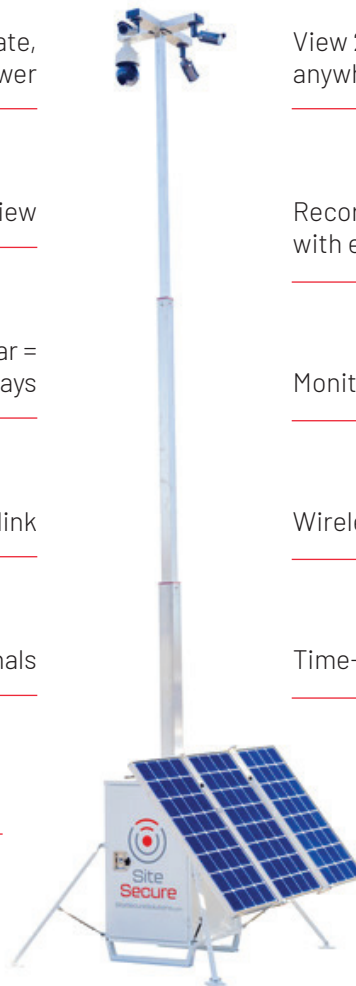

NO POWER, NO SIGNAL, NO PROBLEM!

Deploy local or rural, public or private,
with or without power

Small footprint; 21-foot bird's-eye view

200Ah battery + 300w solar =
power during sunless days

LTE, 5G, or even Starlink

Red/blue strobe lights to deter criminals

Fully customizable – speaker, radar, PTZ, and more

Real-time motion alerts

View 24/7 live feeds from any device,
anywhere in the world

Recording stored in the cloud
with easy playback access

Monitor multiple sites in one integrated platform

Wireless point to point where available

Time-lapse

100% built in-house in the USA